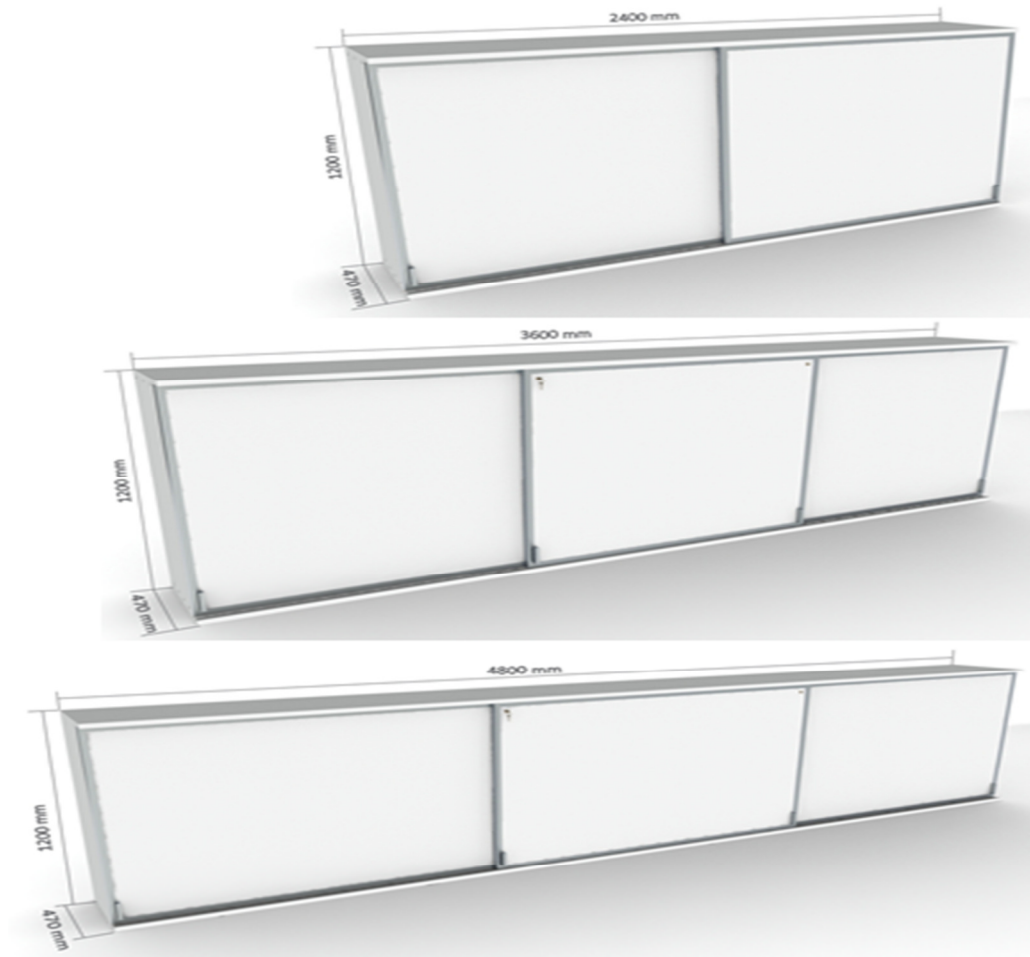

## WHITE BOARD STORAGE UNITS

## FEATURES

- Lockable white boards
- Ceramic or porcelain whiteboards
- White carcass

## OPTIONS

- Television optimized
- Projector mount bulk head

## SPECIFICATIONS

- H- 1200mm, W - 2400mm, D - 470mm
- H- 1200mm, W - 3600mm, D - 470mm
- H- 1200mm, W - 4800mm, D - 470mm
- Panel thickness 16mm