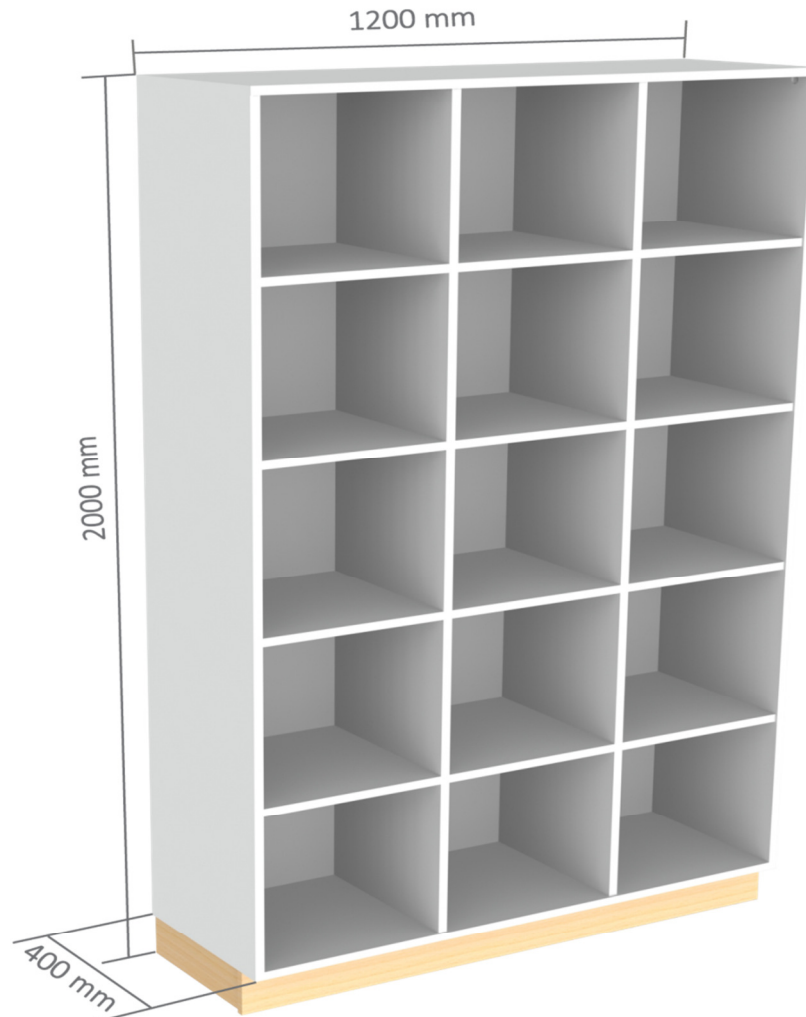

15 CUBBY HOLE BAG STORAGE UNIT

CWOS5

FEATURES

- Adjustable shelving
- Easy reach bag storage
- 100mm adjustable foot
- Clip on toe kick

SPECIFICATIONS

- H - 2000mm
- W - 1200mm
- D - 400mm
- 15 cubby hole storage
- Panel thickness 16mm

OPTIONS

- Carcass colour white plus your choice of toe kick panel colour