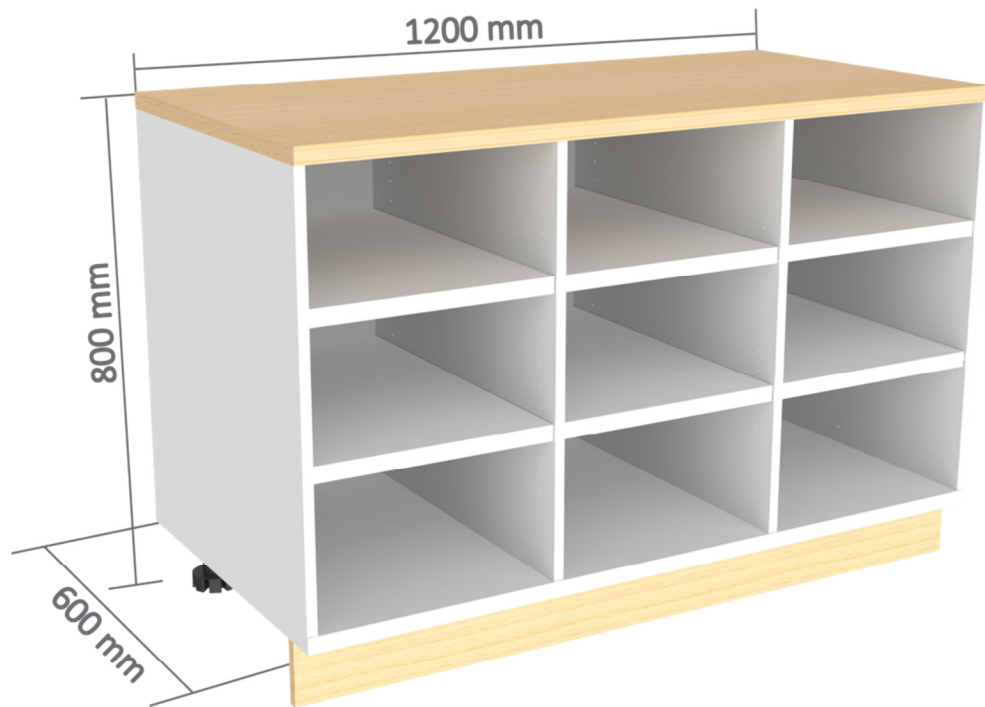

## CUBBY HOLE STORAGE UNIT

## FEATURES

- Adjustable shelves
- Clip on toe kick
- 100mm adjustable foot

## OPTIONS

- Carcass colour white plus your choice of toe kick and top panel colour

## SPECIFICATIONS

- H - 800mm
- W - 1200mm
- D - 600mm
- 9 cubby hole storage
- Panel thickness 16mm