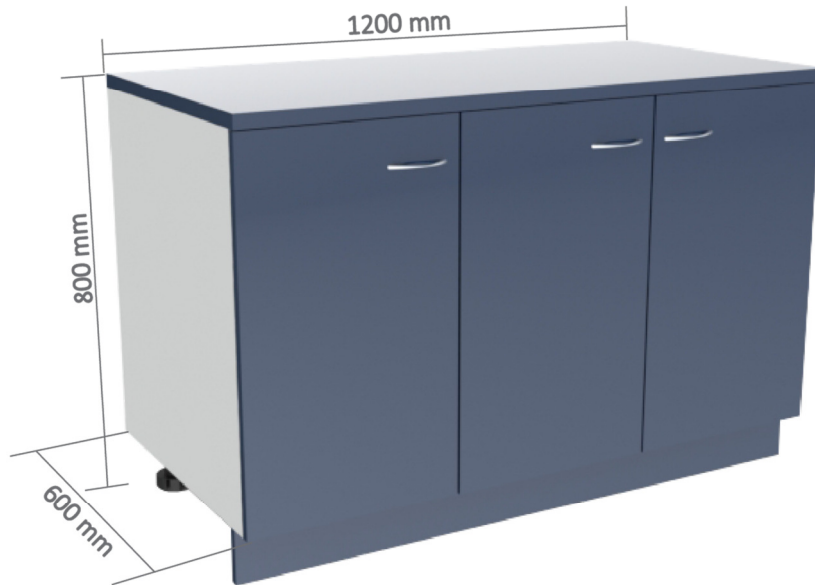

THREE CUPBOARD UNIT

CWC3 L + R

FEATURES

- Clip on toe kick
- Hinge sprung cupboards
- 100mm adjustable foot

OPTIONS

- Lockable cupboards
- Double cupboards on the left or right
- Carcass colour white plus your choice of top and front panel colour

SPECIFICATIONS

- H - 800mm
- W - 1200mm
- D - 600mm
- Panel thickness 16mm
- Satin chrome handles with safe edge design