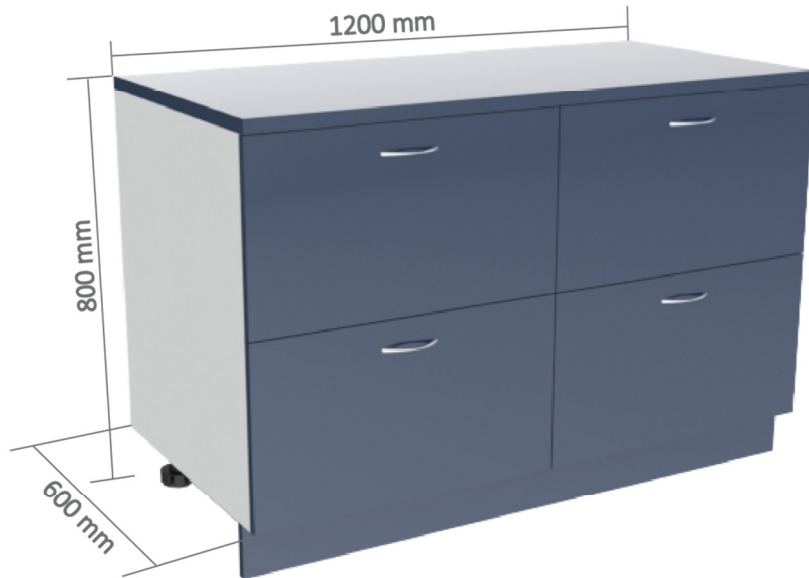

## FOUR DRAWER UNIT

## FEATURES

- Clip on toe kick
- 100mm adjustable foot
- Steele sided power coated roller runner drawers

## OPTIONS

- Lockable drawers
- Carcass colour white plus your choice of top and front panel colour

## SPECIFICATIONS

- H - 800mm
- W - 1200mm
- D - 600mm
- Panel thickness 16mm
- Satin chrome handles with safe edge design