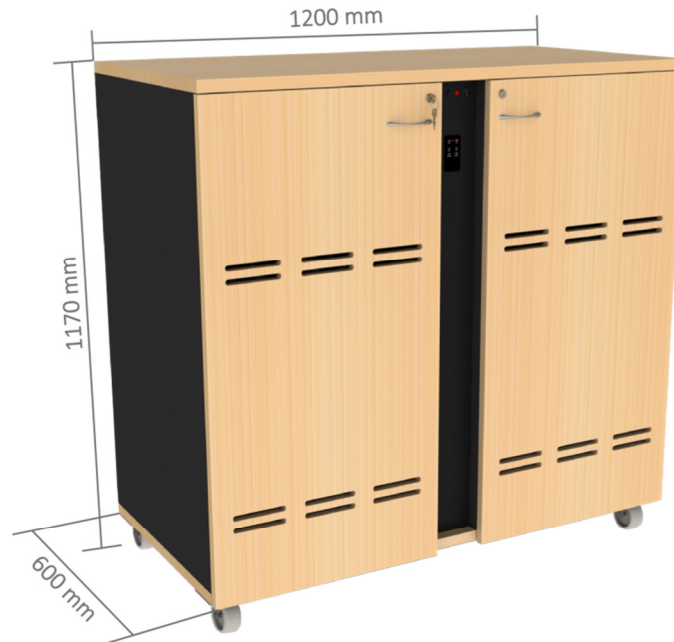

## 4 BAY MOBILE CHARGING STATION UNIT

## FEATURES

- Mobile charging station
- Sequential bay charging to prevent electrical overload
- Lockable cupboards
- Has the ability to charge both smaller devices and larger laptops at the same time
- USB ports included
- Clip on toe kick
- Hinge sprung doors

## SPECIFICATIONS

- H – 1275mm
- W – 1200mm
- D - 600mm
- 32 port capacity
- Panel thickness 16mm
- Satin chrome handles with safe edge design